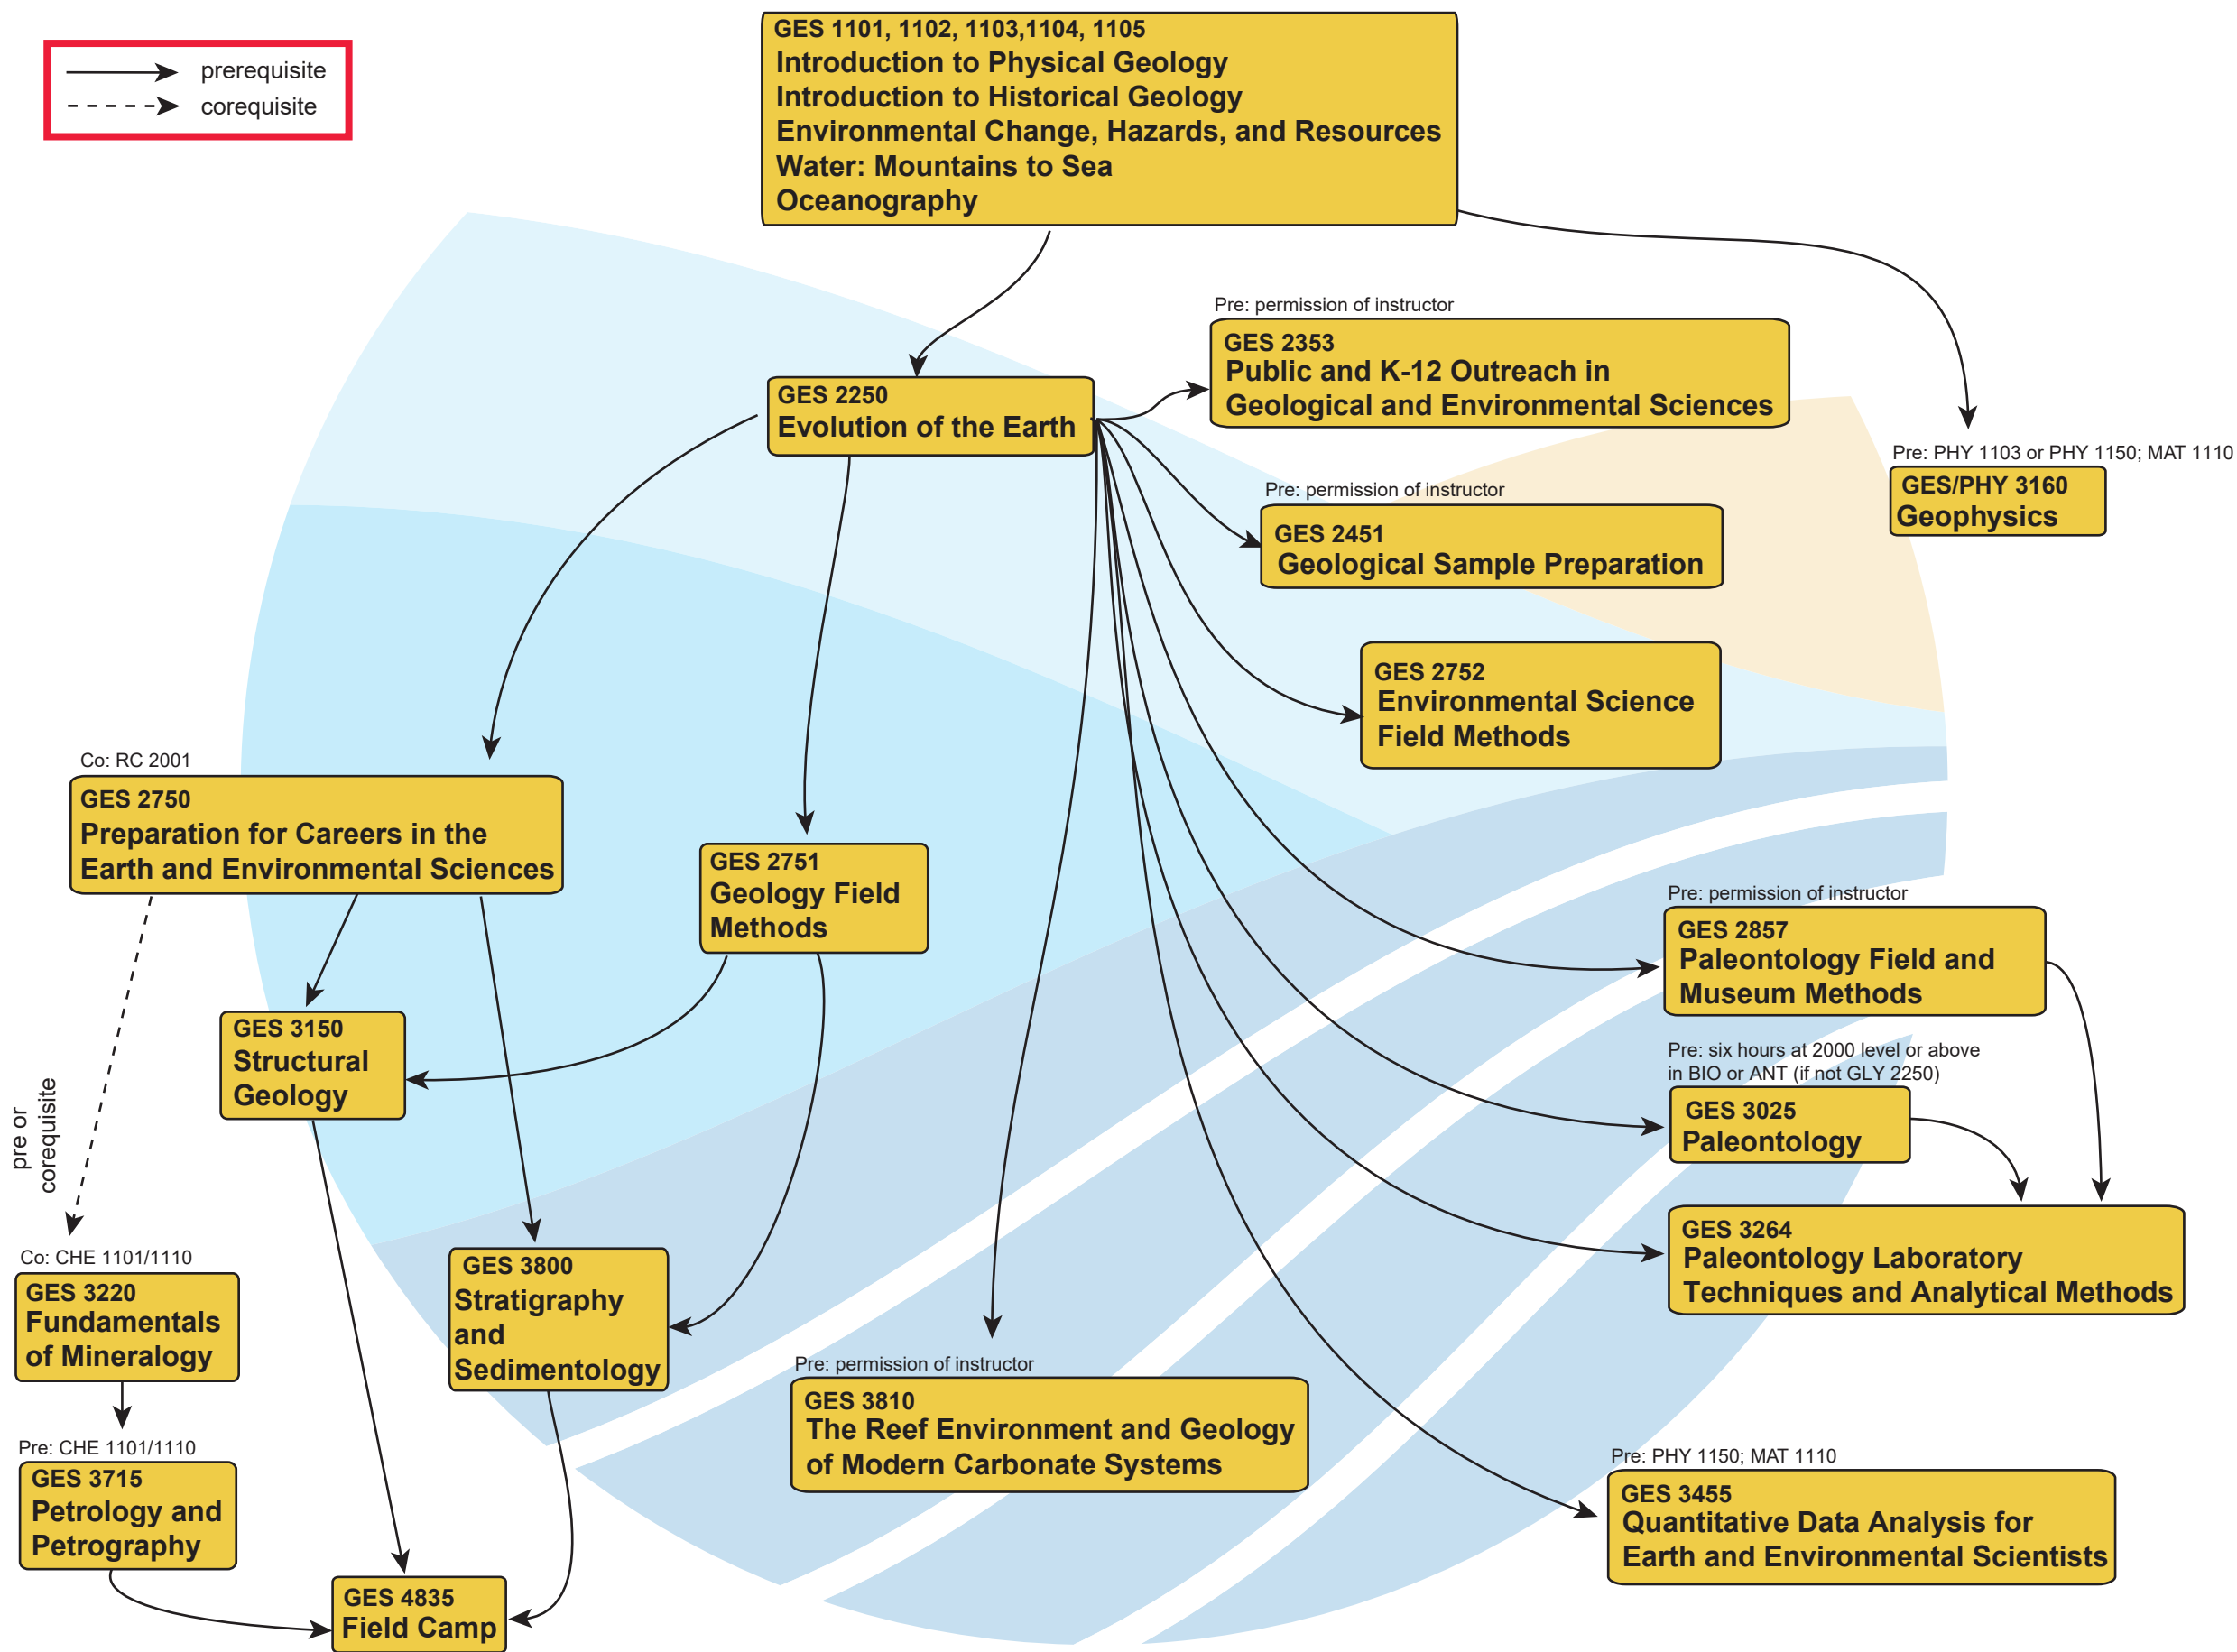

GES Course Prerequisite Chart (starting Spring 2022)

Additional Gen Ed GES courses

Gen Ed ILS/Historical/Social: Appalachian Mountains

GES/AS 2301
 Energy Extraction in Appalachia

Gen Ed ILS: How we know what we know about the past

GES 1842
 Dinosaurs: then and now

Capstone GES courses

Pre: final semester of senior year

GES 4210
 Geology Seminar

Pre: final semester of senior year

GES 4105
 Analysis and Implications of Environmental Issues

Other upper level GES courses

Pre: six hours geology

GES 3333
 Geomorphology

Pre: four hours geology

GES 3680
 Geoarchaeology

Pre: six hours geology

GES 3110
 Environmental Regulation and Enforcement

GES 3703
 Issues in Environmental Geology

Pre: CHE 1101, CHE 1110, and MAT 1110

GES 3310
 Geochemistry

Pre: junior standing; six hours geology

GES 4705
 Engineering Geology

Pre: junior standing; six hours geology

GES 3530-3549
 Selected Topics

Pre: junior standing; six hours geology